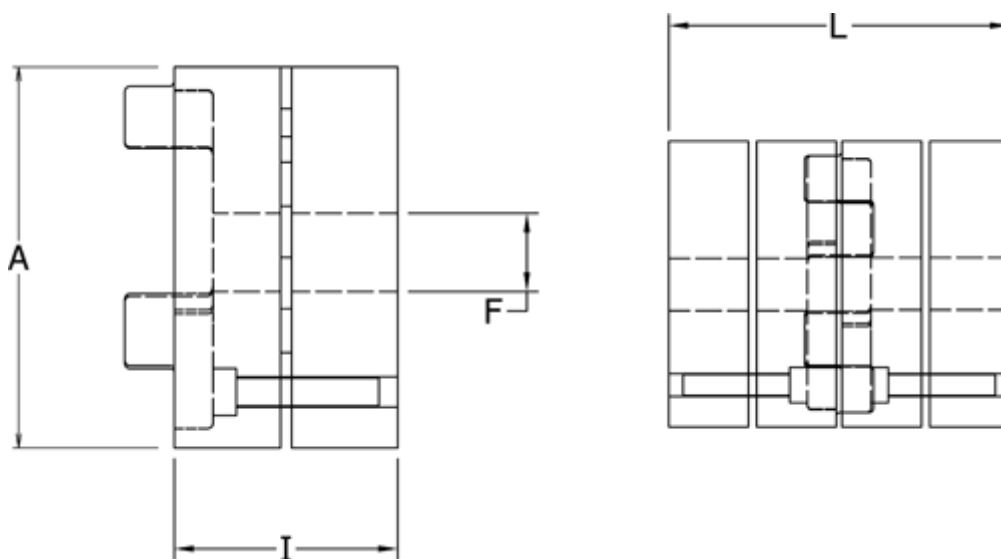

Data Sheet

Article number: 3335038A022

Description: Conical Clamping Klonex ES 38/45
ALU Aluminium, Bore 22H7 mm

Measures

A = 80
F = 22
I = 45.0
L = 114
t = M6